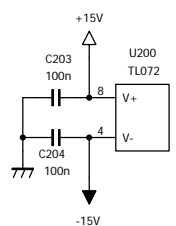

# AVR2313 BLOCK

Title	MIDI2CV 1 of 5
Author	Satoshi "Chuck" Takagi
Date	10, DEC., 2006

Title	MIDI2CV 2 of 5
Author	Satoshi "Chuck" Takagi
Date	10, DEC., 2006 06, JAN., 2007 04, FEB., 2007

### CV FILTER BLOCK

### GATE BLOCK

Title	MIDI2CV 3 of 5
Author	Satoshi "Chuck" Takagi
Date	10, DEC., 2006

MCV-2313-A w/ Portamento time control

MCV-2313-C

MCV-2313-A w/ Passive Portamento control

Title	MIDI2CV 4 of 5
Author	Satoshi "Chuck" Takagi
Date	10, DEC., 2006