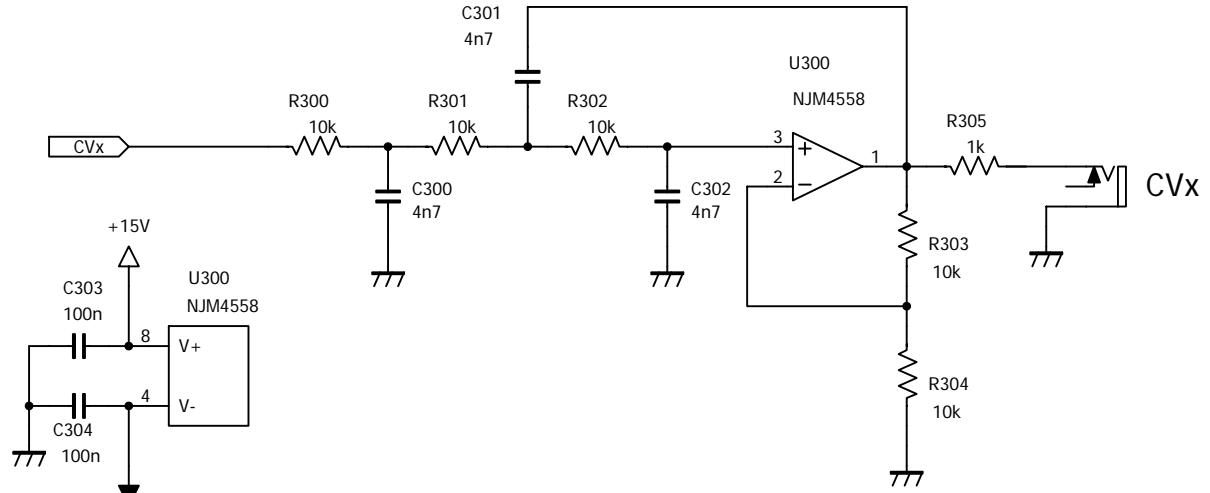

# AVR2313 BLOCK

Title	MIDI2CV 1 of 5
Author	Satoshi "Chuck" Takagi
Date	10, DEC., 2006

Title	MIDI2CV 2 of 5
Author	Satoshi "Chuck" Takagi
Date	10, DEC., 2006 06, JAN., 2007 04, FEB., 2007

### CV FILTER BLOCK

### GATE BLOCK

Title	MIDI2CV 3 of 5
Author	Satoshi "Chuck" Takagi
Date	10, DEC., 2006

MCV-2313-A w/ Portamento time control

MCV-2313-C

MCV-2313-A w/ Passive Portamento control

Title	MIDI2CV 4 of 5
Author	Satoshi "Chuck" Takagi
Date	10, DEC., 2006