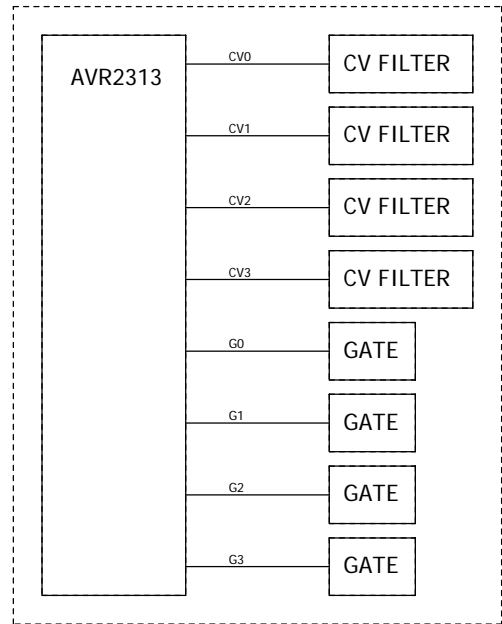

### CV FILTER BLOCK

### GATE BLOCK

Title	MIDI2CV 3 of 5
Author	Satoshi "Chuck" Takagi
Date	10, DEC., 2006

MCV-2313-A w/ Portamento time control

MCV-2313-C

MCV-2313-A w/ Passive Portamento control

Title	MIDI2CV 4 of 5
Author	Satoshi "Chuck" Takagi
Date	10, DEC., 2006