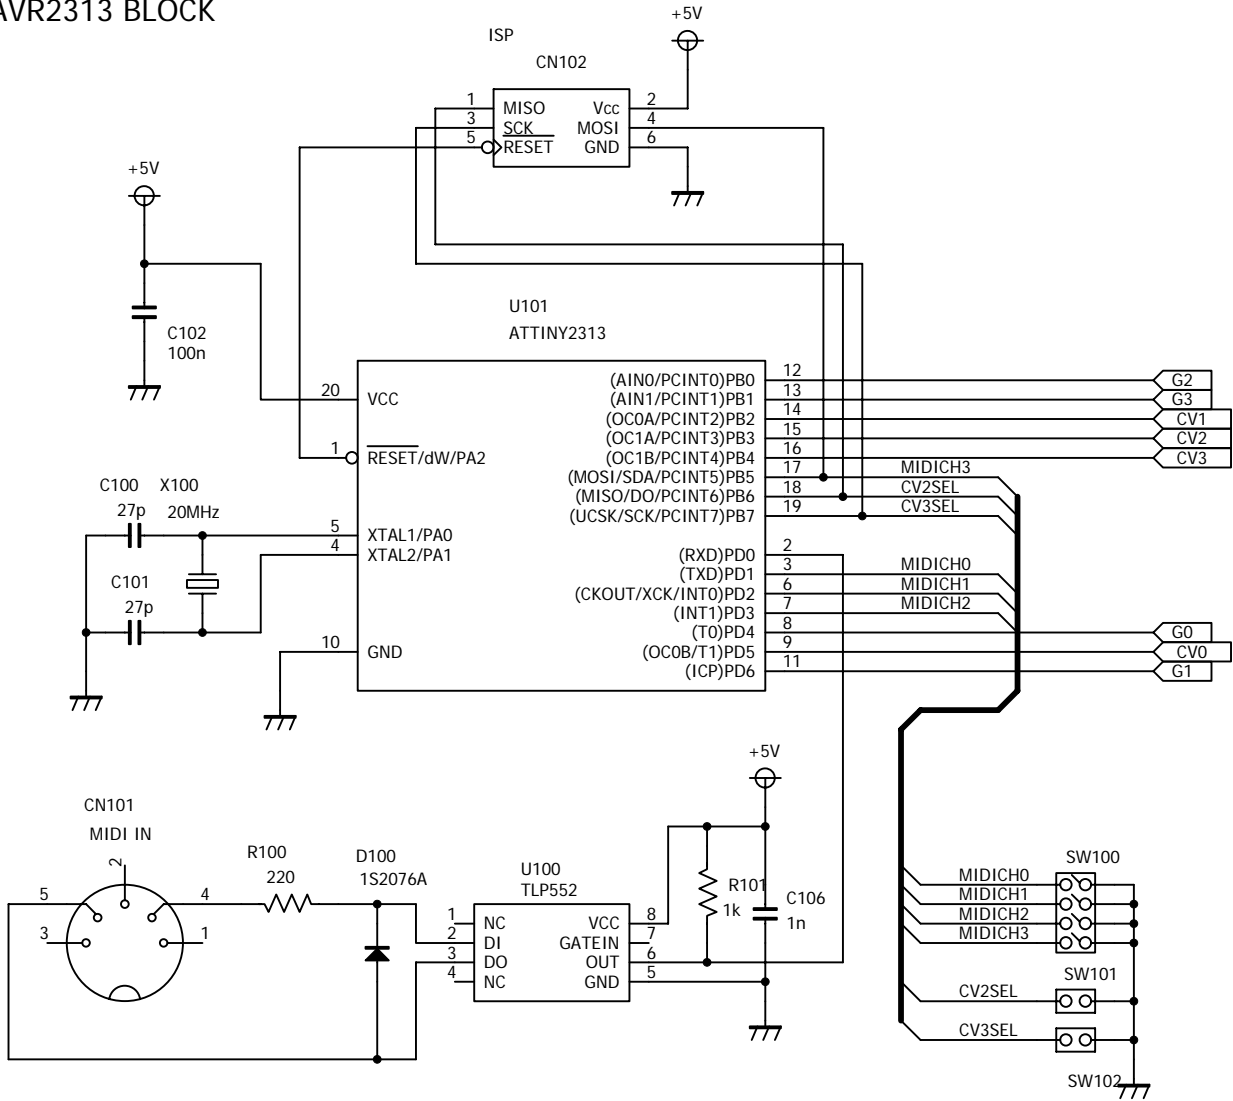

# AVR2313 BLOCK

Title	MIDI2CV 1 of 5
Author	Satoshi "Chuck" Takagi
Date	10, DEC., 2006

Title	MIDI2CV 2 of 5
Author	Satoshi "Chuck" Takagi
Date	10, DEC., 2006 06, JAN., 2007 04, FEB., 2007

### CV FILTER BLOCK

### GATE BLOCK

Title	MIDI2CV 3 of 5
Author	Satoshi "Chuck" Takagi
Date	10, DEC., 2006

MCV-2313-A w/ Portamento time control

MCV-2313-C

MCV-2313-A w/ Passive Portamento control

Title	MIDI2CV 4 of 5
Author	Satoshi "Chuck" Takagi
Date	10, DEC., 2006