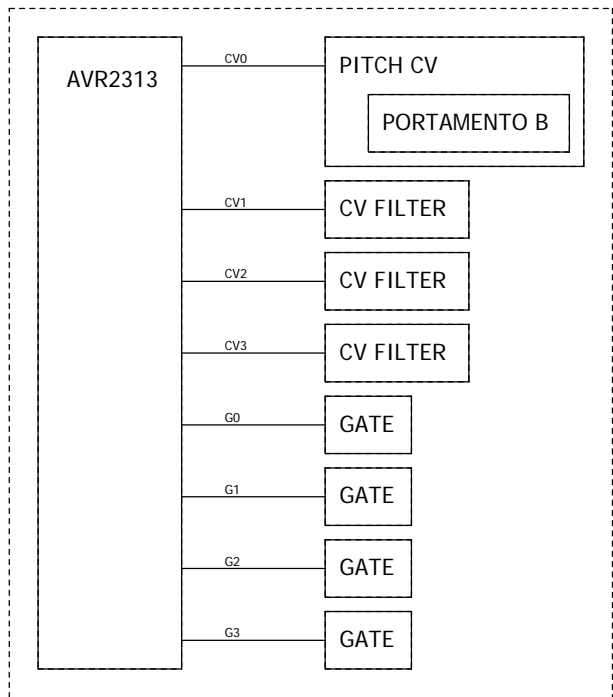

### GATE BLOCK

Title	MIDI2CV 3 of 5
Author	Satoshi "Chuck" Takagi
Date	10, DEC., 2006

MCV-2313-A w/ Portamento time control

MCV-2313-C

MCV-2313-A w/ Passive Portamento control

Title	MIDI2CV 4 of 5
Author	Satoshi "Chuck" Takagi
Date	10, DEC., 2006