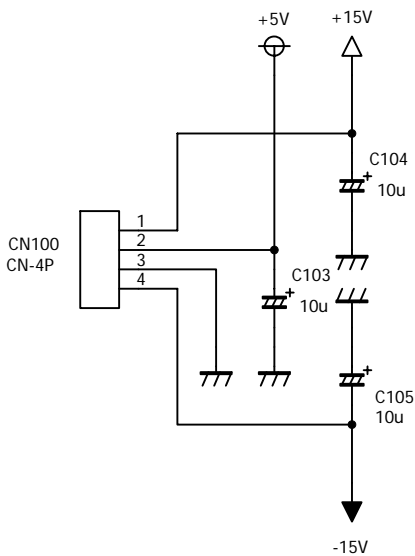

# AVR2313 BLOCK

Title	MIDI2CV 1 of 5
Author	Satoshi "Chuck" Takagi
Date	10, DEC., 2006

Title	MIDI2CV 2 of 5
Author	Satoshi "Chuck" Takagi
Date	10, DEC., 2006 06, JAN., 2007 04, FEB., 2007

### CV FILTER BLOCK

### GATE BLOCK

Title	MIDI2CV 3 of 5
Author	Satoshi "Chuck" Takagi
Date	10, DEC., 2006

MCV-2313-A w/ Portamento time control

MCV-2313-C

MCV-2313-A w/ Passive Portamento control

Title	MIDI2CV 4 of 5
Author	Satoshi "Chuck" Takagi
Date	10, DEC., 2006