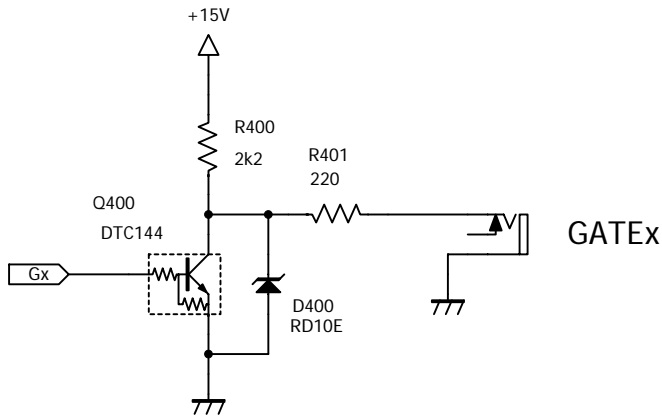

# AVR2313 BLOCK

Title	MIDI2CV 1 of 5
Author	Satoshi "Chuck" Takagi
Date	10, DEC., 2006

Title	MIDI2CV 2 of 5
Author	Satoshi "Chuck" Takagi
Date	10, DEC., 2006 06, JAN., 2007 04, FEB., 2007

### CV FILTER BLOCK

### GATE BLOCK

Title	MIDI2CV 3 of 5
Author	Satoshi "Chuck" Takagi
Date	10, DEC., 2006

MCV-2313-A w/ Portamento time control

MCV-2313-C

MCV-2313-A w/ Passive Portamento control

Title	MIDI2CV 4 of 5
Author	Satoshi "Chuck" Takagi
Date	10, DEC., 2006