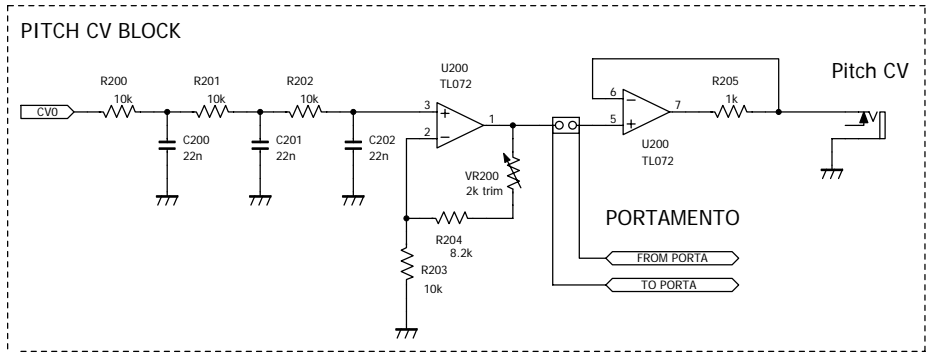

# AVR2313 BLOCK

Title	MIDI2CV 1 of 5
Author	Satoshi "Chuck" Takagi
Date	10, DEC., 2006

Title	MIDI2CV 2 of 5
Author	Satoshi "Chuck" Takagi
Date	10, DEC., 2006 06, JAN., 2007 04, FEB., 2007

### CV FILTER BLOCK

### GATE BLOCK

Title	MIDI2CV 3 of 5
Author	Satoshi "Chuck" Takagi
Date	10, DEC., 2006

MCV-2313-A w/ Portamento time control

MCV-2313-C

MCV-2313-A w/ Passive Portamento control

Title	MIDI2CV 4 of 5
Author	Satoshi "Chuck" Takagi
Date	10, DEC., 2006