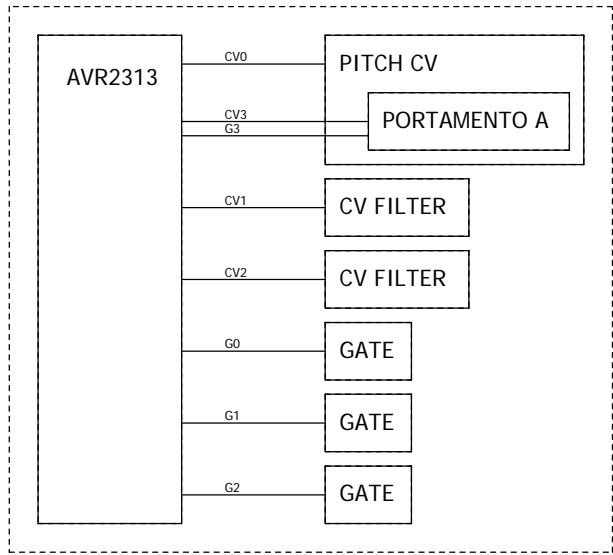

# AVR2313 BLOCK

Title	MIDI2CV 1 of 5
Author	Satoshi "Chuck" Takagi
Date	10, DEC., 2006

Title	MIDI2CV 2 of 5
Author	Satoshi "Chuck" Takagi
Date	10, DEC., 2006 06, JAN., 2007 04, FEB., 2007

### CV FILTER BLOCK

### GATE BLOCK

Title	MIDI2CV 3 of 5
Author	Satoshi "Chuck" Takagi
Date	10, DEC., 2006

MCV-2313-A w/ Portamento time control

MCV-2313-C

MCV-2313-A w/ Passive Portamento control

Title	MIDI2CV 4 of 5
Author	Satoshi "Chuck" Takagi
Date	10, DEC., 2006