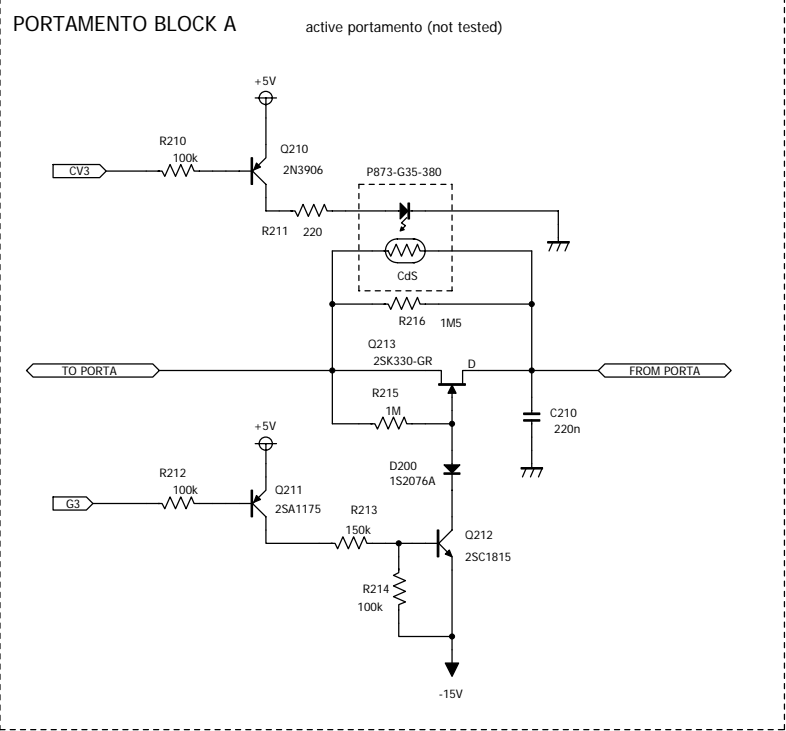

AVR2313 BLOCK

Title	MIDI2CV 1 of 4
Author	Satoshi "Chuck" Takagi
Date	10, DEC., 2006

Title	MIDI2CV 2 of 4
Author	Satoshi "Chuck" Takagi
Date	10, DEC., 2006 06, JAN., 2007

CV FILTER BLOCK

GATE BLOCK

Title	MIDI2CV 3 of 4
Author	Satoshi "Chuck" Takagi
Date	10, DEC., 2006

MCV-2313-A w/ Portamento time control

MCV-2313-C

MCV-2313-A w/ Passive Portamento control

Title	MIDI2CV 4 of 4
Author	Satoshi "Chuck" Takagi
Date	10, DEC., 2006