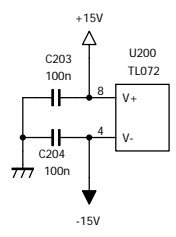

AVR2313 BLOCK

Title	MIDI2CV 1 of 4
Author	Satoshi "Chuck" Takagi
Date	10, DEC., 2006

Title	MIDI2CV 2 of 4
Author	Satoshi "Chuck" Takagi
Date	10, DEC., 2006 06, JAN., 2007

CV FILTER BLOCK

GATE BLOCK

Title	MIDI2CV 3 of 4
Author	Satoshi "Chuck" Takagi
Date	10, DEC., 2006

MCV-2313-A w/ Portamento time control

MCV-2313-C

MCV-2313-A w/ Passive Portamento control

Title	MIDI2CV 4 of 4
Author	Satoshi "Chuck" Takagi
Date	10, DEC., 2006