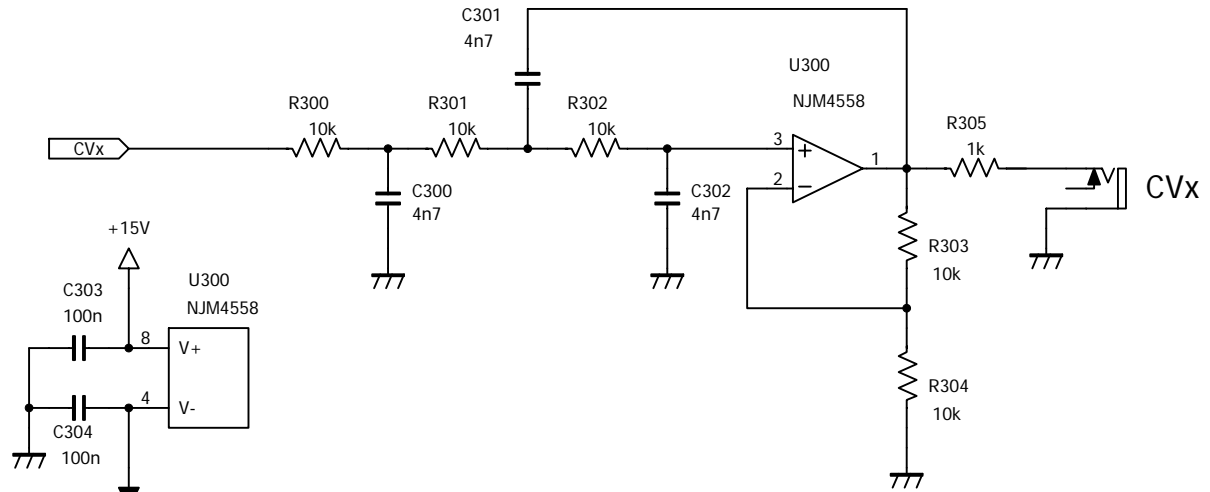

AVR2313 BLOCK

Title	MIDI2CV 1 of 4
Author	Satoshi "Chuck" Takagi
Date	10, DEC., 2006

Title	MIDI2CV 2 of 4
Author	Satoshi "Chuck" Takagi
Date	10, DEC., 2006 06, JAN., 2007

CV FILTER BLOCK

GATE BLOCK

Title	MIDI2CV 3 of 4
Author	Satoshi "Chuck" Takagi
Date	10, DEC., 2006

MCV-2313-A w/ Portamento time control

MCV-2313-C

MCV-2313-A w/ Passive Portamento control

Title	MIDI2CV 4 of 4
Author	Satoshi "Chuck" Takagi
Date	10, DEC., 2006