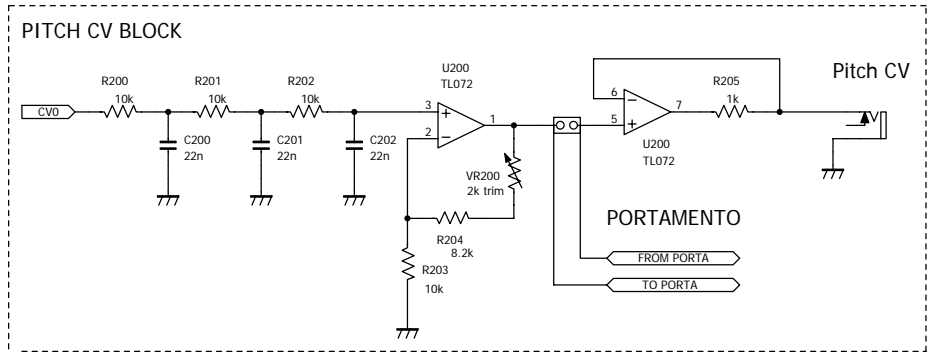

AVR2313 BLOCK

Title	MIDI2CV 1 of 4
Author	Satoshi "Chuck" Takagi
Date	10, DEC., 2006

Title	MIDI2CV 2 of 4
Author	Satoshi "Chuck" Takagi
Date	10, DEC., 2006 06, JAN., 2007

CV FILTER BLOCK

GATE BLOCK

Title	MIDI2CV 3 of 4
Author	Satoshi "Chuck" Takagi
Date	10, DEC., 2006

MCV-2313-A w/ Portamento time control

MCV-2313-C

MCV-2313-A w/ Passive Portamento control

Title	MIDI2CV 4 of 4
Author	Satoshi "Chuck" Takagi
Date	10, DEC., 2006