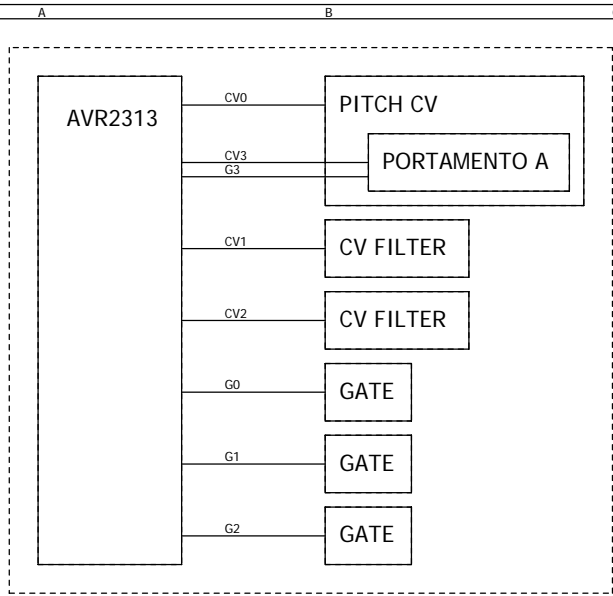

AVR2313 BLOCK

Title	MIDI2CV 1 of 4
Author	Satoshi "Chuck" Takagi
Date	10, DEC., 2006

Title	MIDI2CV 2 of 4
Author	Satoshi "Chuck" Takagi
Date	10, DEC., 2006 06, JAN., 2007

CV FILTER BLOCK

GATE BLOCK

Title	MIDI2CV 3 of 4
Author	Satoshi "Chuck" Takagi
Date	10, DEC., 2006

MCV-2313-A w/ Portamento time control

MCV-2313-C

MCV-2313-A w/ Passive Portamento control

Title	MIDI2CV 4 of 4
Author	Satoshi "Chuck" Takagi
Date	10, DEC., 2006