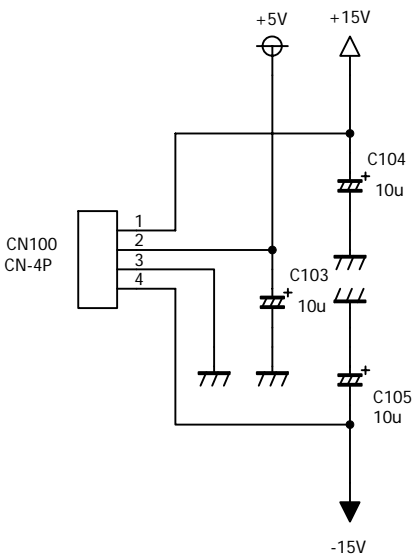

AVR2313 BLOCK

Title	MIDI2CV 1 of 4
Author	Satoshi "Chuck" Takagi
Date	10, DEC., 2006

Title	MIDI2CV 2 of 4
Author	Satoshi "Chuck" Takagi
Date	10, DEC., 2006 06, JAN., 2007

CV FILTER BLOCK

GATE BLOCK

Title	MIDI2CV 3 of 4
Author	Satoshi "Chuck" Takagi
Date	10, DEC., 2006

MCV-2313-A w/ Portamento time control

MCV-2313-C

MCV-2313-A w/ Passive Portamento control

Title	MIDI2CV 4 of 4
Author	Satoshi "Chuck" Takagi
Date	10, DEC., 2006