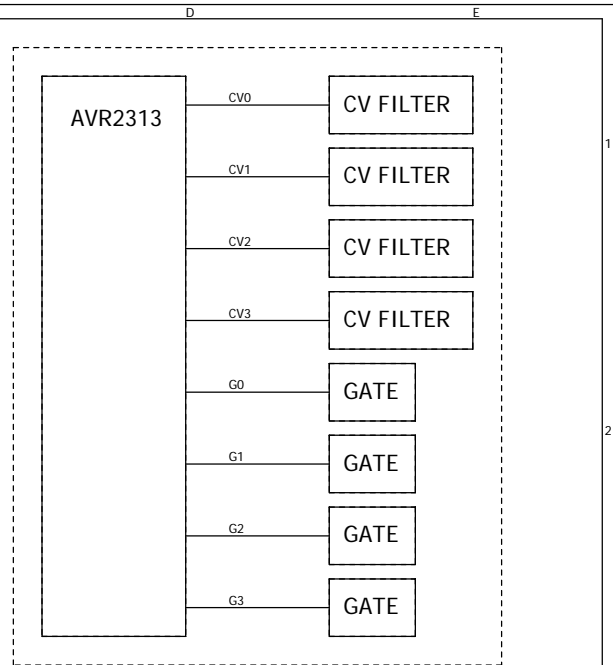

AVR2313 BLOCK

Title	MIDI2CV 1 of 4
Author	Satoshi "Chuck" Takagi
Date	10, DEC., 2006

Title	MIDI2CV 2 of 4
Author	Satoshi "Chuck" Takagi
Date	10, DEC., 2006 06, JAN., 2007

CV FILTER BLOCK

GATE BLOCK

Title	MIDI2CV 3 of 4
Author	Satoshi "Chuck" Takagi
Date	10, DEC., 2006

MCV-2313-A w/ Portamento time control

MCV-2313-C

MCV-2313-A w/ Passive Portamento control

Title	MIDI2CV 4 of 4
Author	Satoshi "Chuck" Takagi
Date	10, DEC., 2006