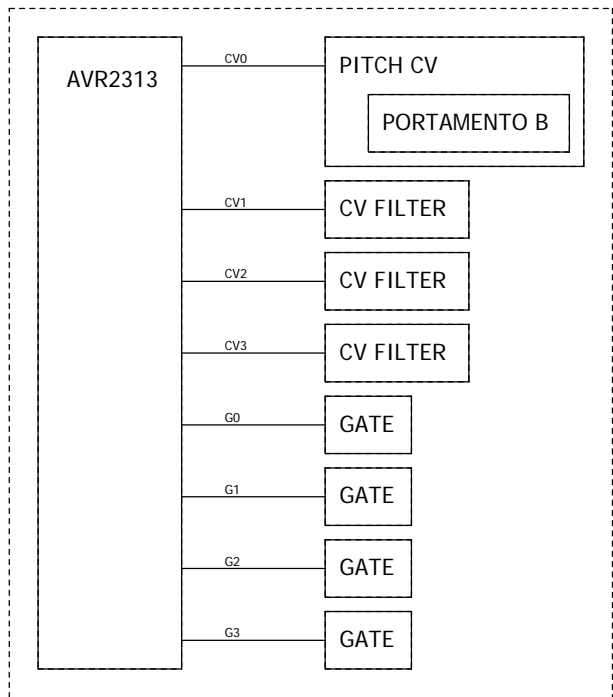

AVR2313 BLOCK

Title	MIDI2CV 1 of 4
Author	Satoshi "Chuck" Takagi
Date	10, DEC., 2006

Title	MIDI2CV 2 of 4
Author	Satoshi "Chuck" Takagi
Date	10, DEC., 2006 06, JAN., 2007

CV FILTER BLOCK

GATE BLOCK

Title	MIDI2CV 3 of 4
Author	Satoshi "Chuck" Takagi
Date	10, DEC., 2006

MCV-2313-A w/ Portamento time control

MCV-2313-C

MCV-2313-A w/ Passive Portamento control

Title	MIDI2CV 4 of 4
Author	Satoshi "Chuck" Takagi
Date	10, DEC., 2006