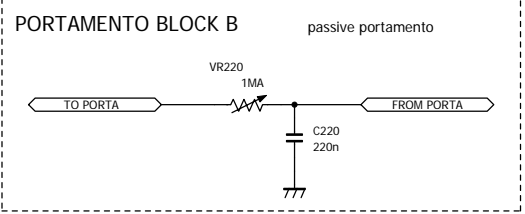

AVR2313 BLOCK

Title	MIDI2CV 1 of 4
Author	Satoshi "Chuck" Takagi
Date	10, DEC., 2006

Title	MIDI2CV 2 of 4
Author	Satoshi "Chuck" Takagi
Date	10, DEC., 2006 06, JAN., 2007

CV FILTER BLOCK

GATE BLOCK

Title	MIDI2CV 3 of 4
Author	Satoshi "Chuck" Takagi
Date	10, DEC., 2006

MCV-2313-A w/ Portamento time control

MCV-2313-C

MCV-2313-A w/ Passive Portamento control

Title	MIDI2CV 4 of 4
Author	Satoshi "Chuck" Takagi
Date	10, DEC., 2006