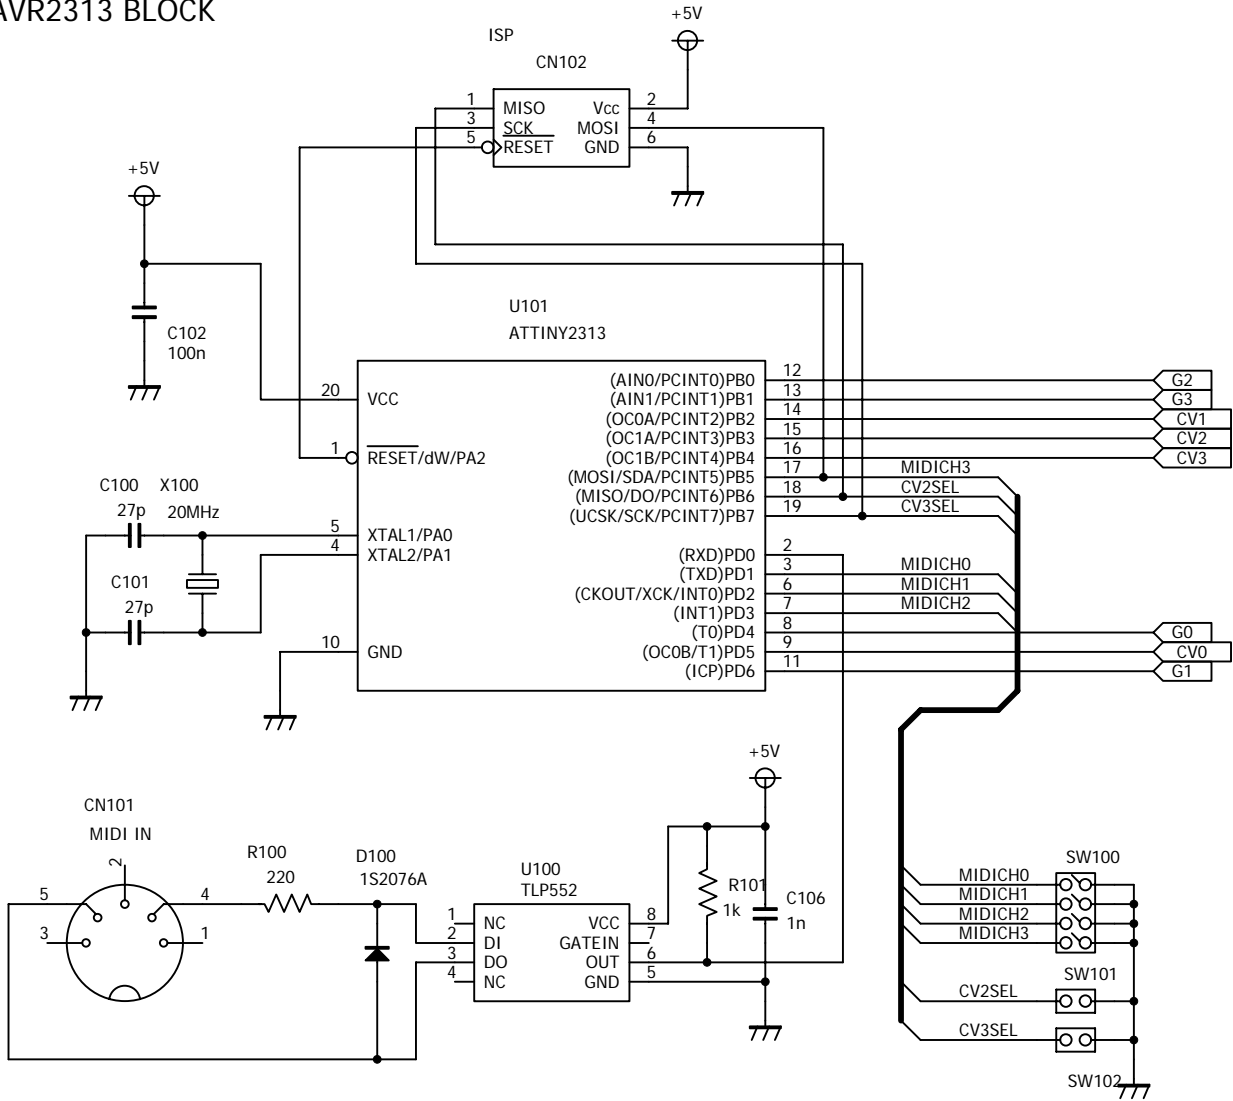

AVR2313 BLOCK

Title	MIDI2CV 1 of 4
Author	Satoshi "Chuck" Takagi
Date	10, DEC., 2006

Title	MIDI2CV 2 of 4
Author	Satoshi "Chuck" Takagi
Date	10, DEC., 2006 06, JAN., 2007

CV FILTER BLOCK

GATE BLOCK

Title	MIDI2CV 3 of 4
Author	Satoshi "Chuck" Takagi
Date	10, DEC., 2006

MCV-2313-A w/ Portamento time control

MCV-2313-C

MCV-2313-A w/ Passive Portamento control

Title	MIDI2CV 4 of 4
Author	Satoshi "Chuck" Takagi
Date	10, DEC., 2006