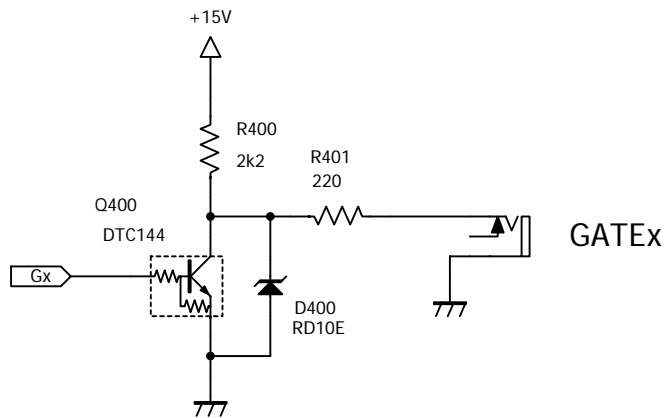

AVR2313 BLOCK

Title	MIDI2CV 1 of 4
Author	Satoshi "Chuck" Takagi
Date	10, DEC., 2006

Title	MIDI2CV 2 of 4
Author	Satoshi "Chuck" Takagi
Date	10, DEC., 2006 06, JAN., 2007

CV FILTER BLOCK

GATE BLOCK

Title	MIDI2CV 3 of 4
Author	Satoshi "Chuck" Takagi
Date	10, DEC., 2006

MCV-2313-A w/ Portamento time control

MCV-2313-C

MCV-2313-A w/ Passive Portamento control

Title	MIDI2CV 4 of 4
Author	Satoshi "Chuck" Takagi
Date	10, DEC., 2006